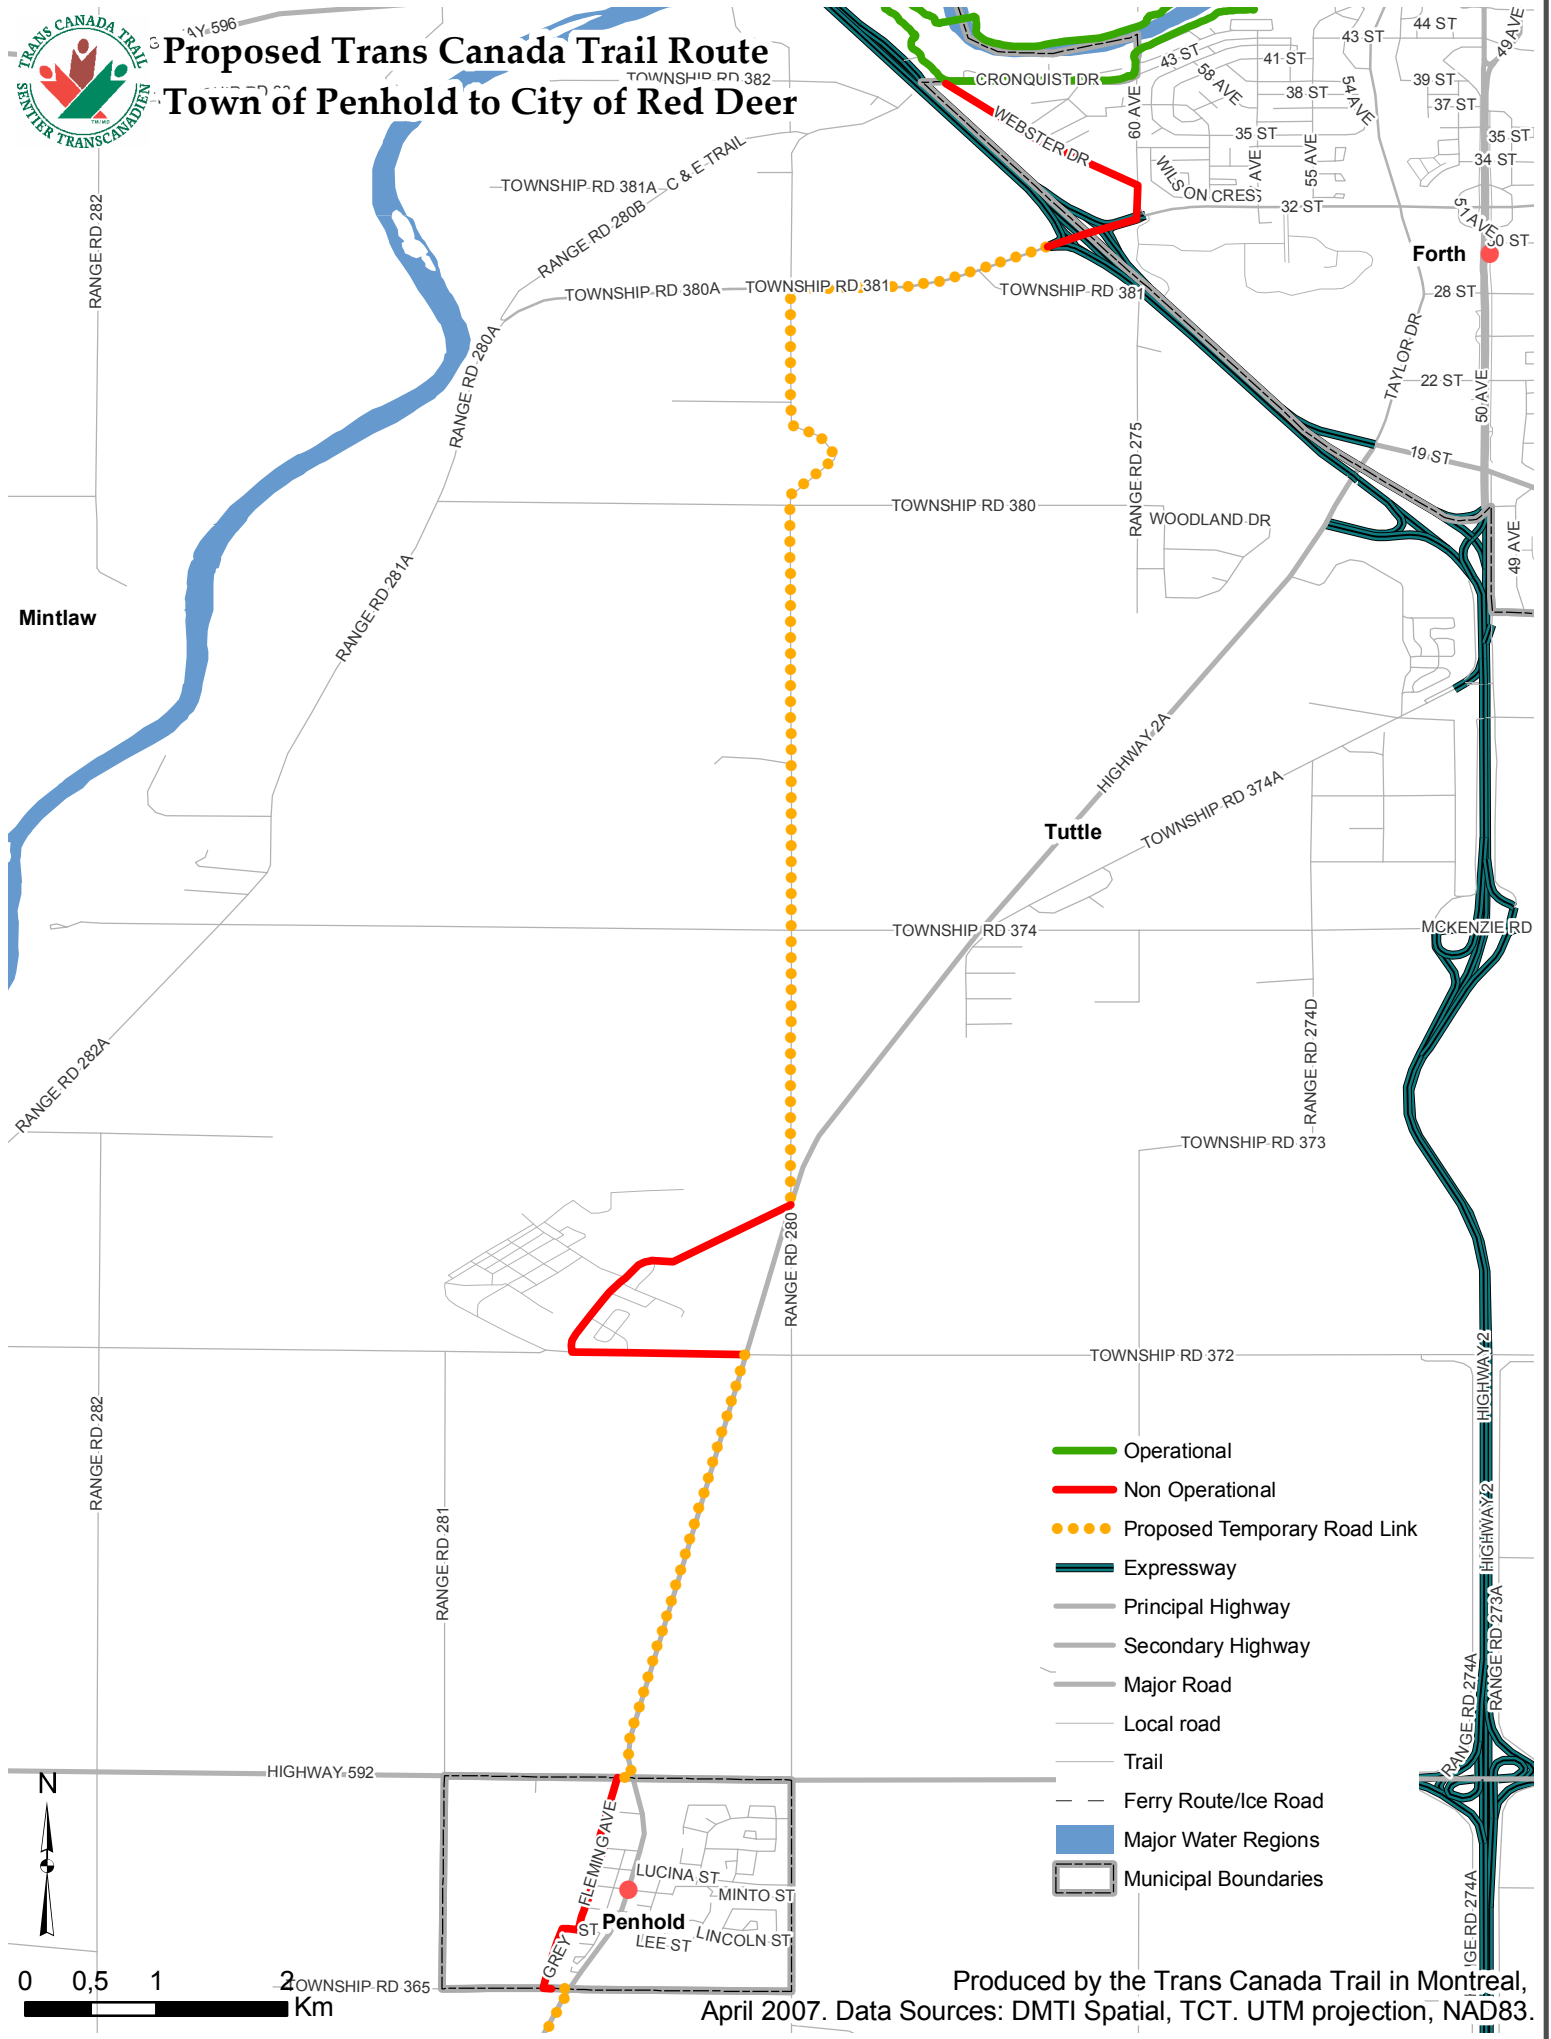

# Proposed Trans Canada Trail Route Town of Penhold to City of Red Deer

- Operational
- Non Operational
- Proposed Temporary Road Link
- Expressway
- Principal Highway
- Secondary Highway
- Major Road
- Local road
- Trail
- Ferry Route/Ice Road
- Major Water Regions
- Municipal Boundaries