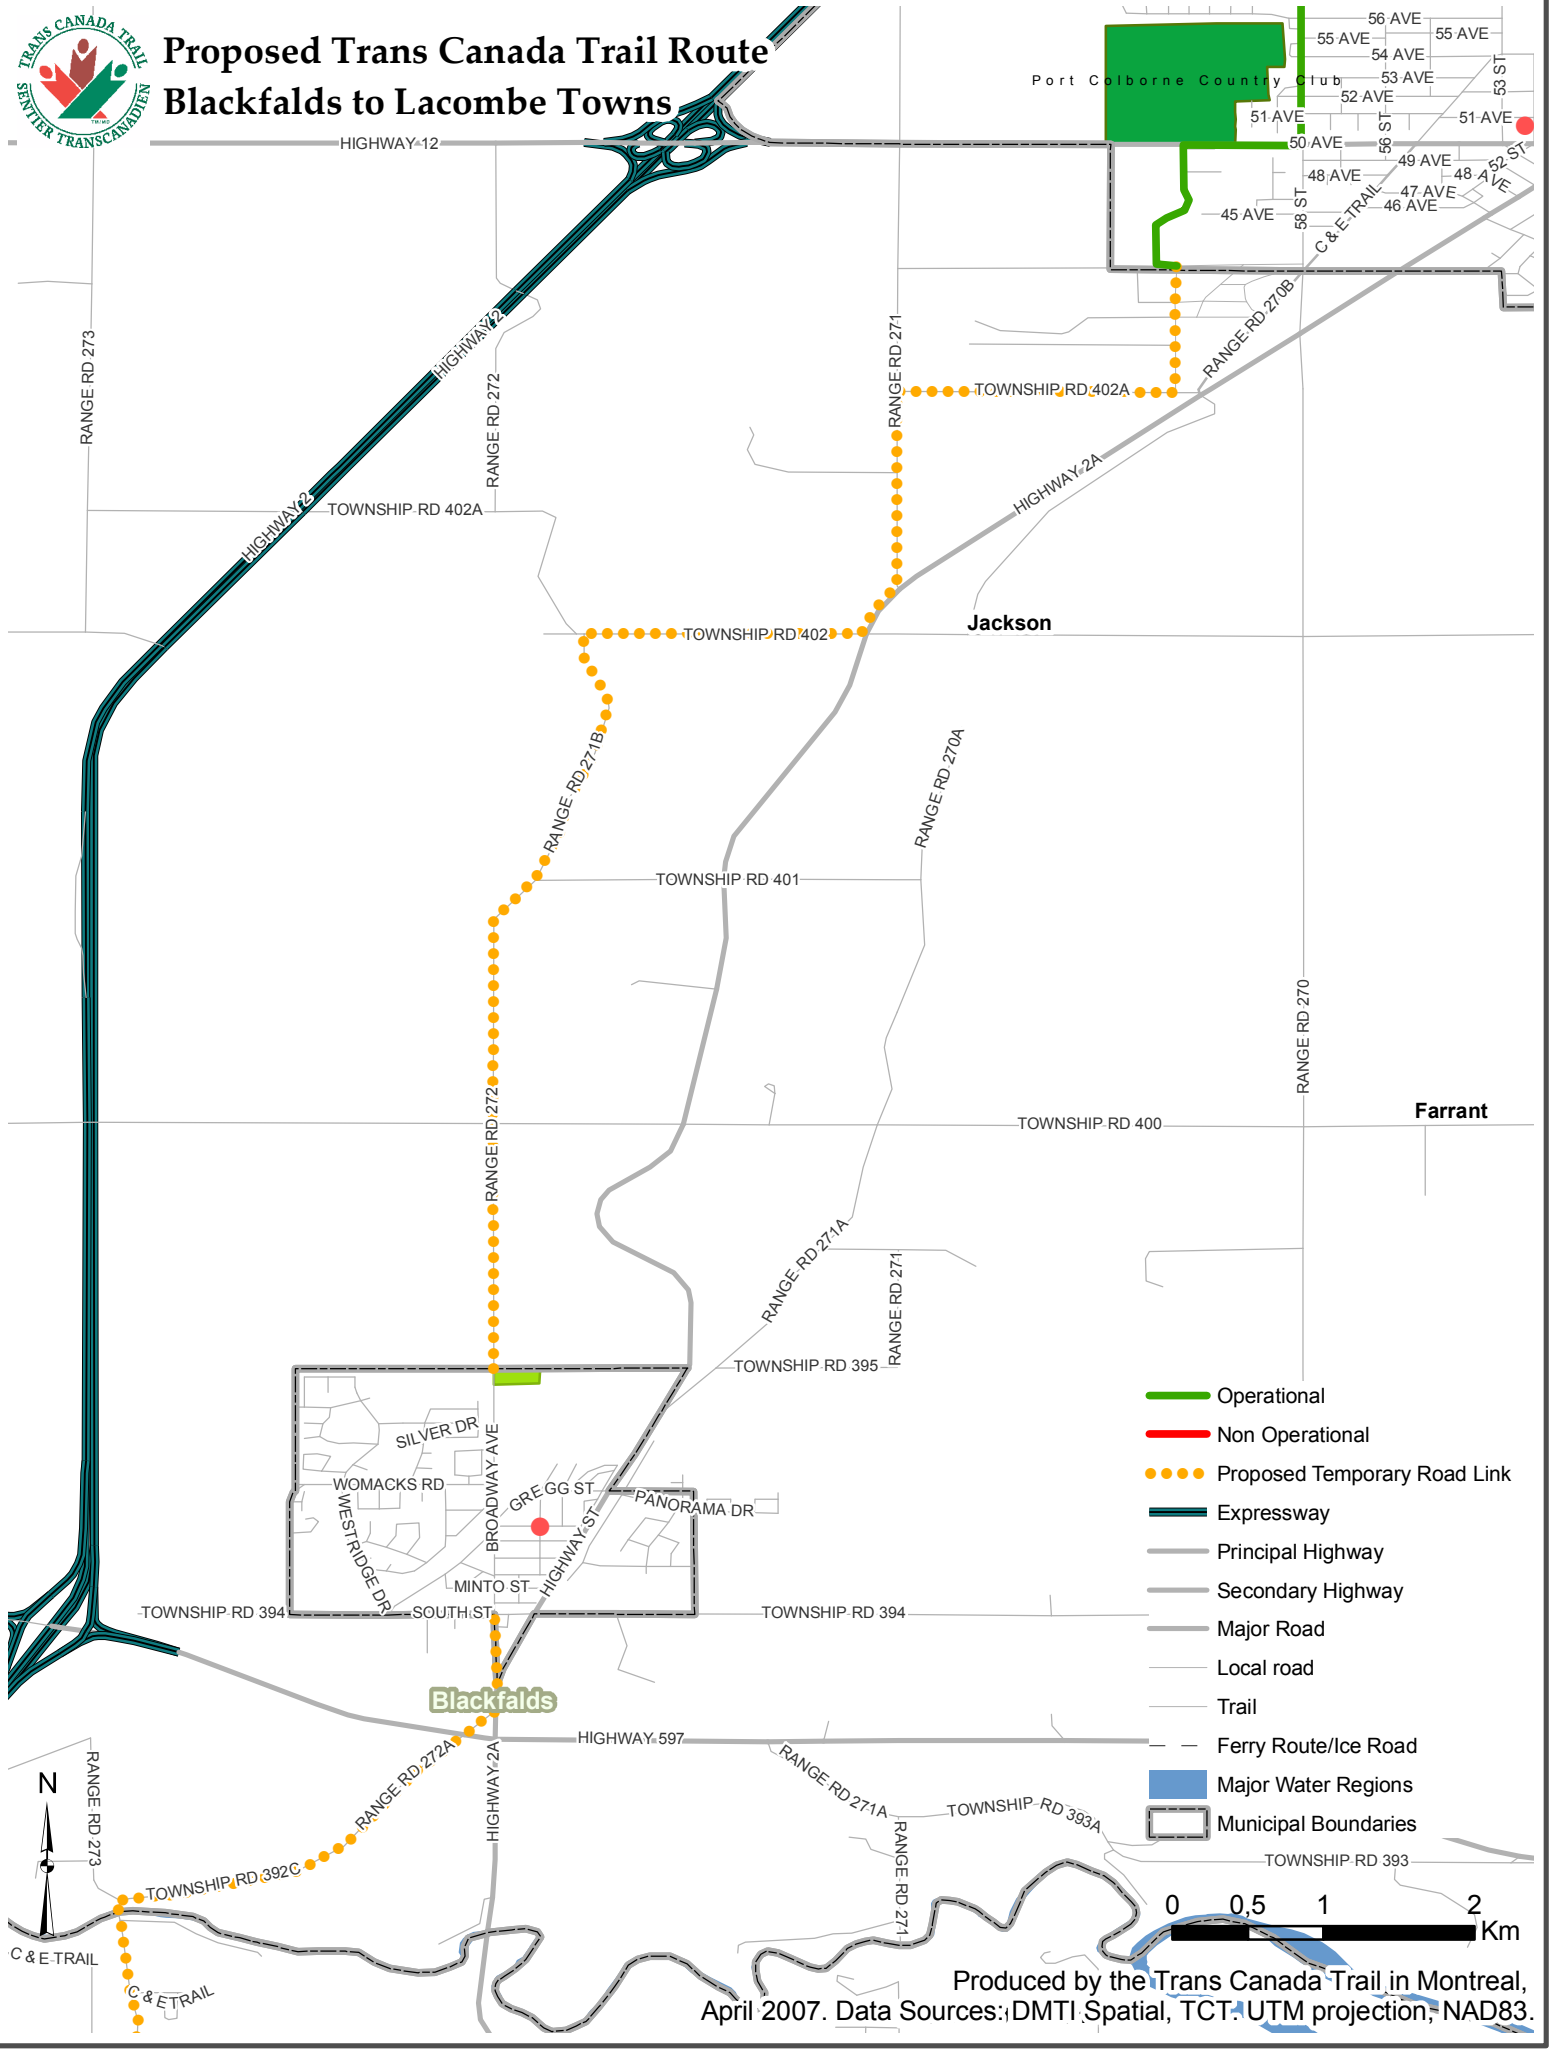

Proposed Trans Canada Trail Route Blackfalds to Lacombe Towns

- Operational
- Non Operational
- Proposed Temporary Road Link
- Expressway
- Principal Highway
- Secondary Highway
- Major Road
- Local road
- Trail
- - - Ferry Route/Ice Road
- Major Water Regions
- Municipal Boundaries