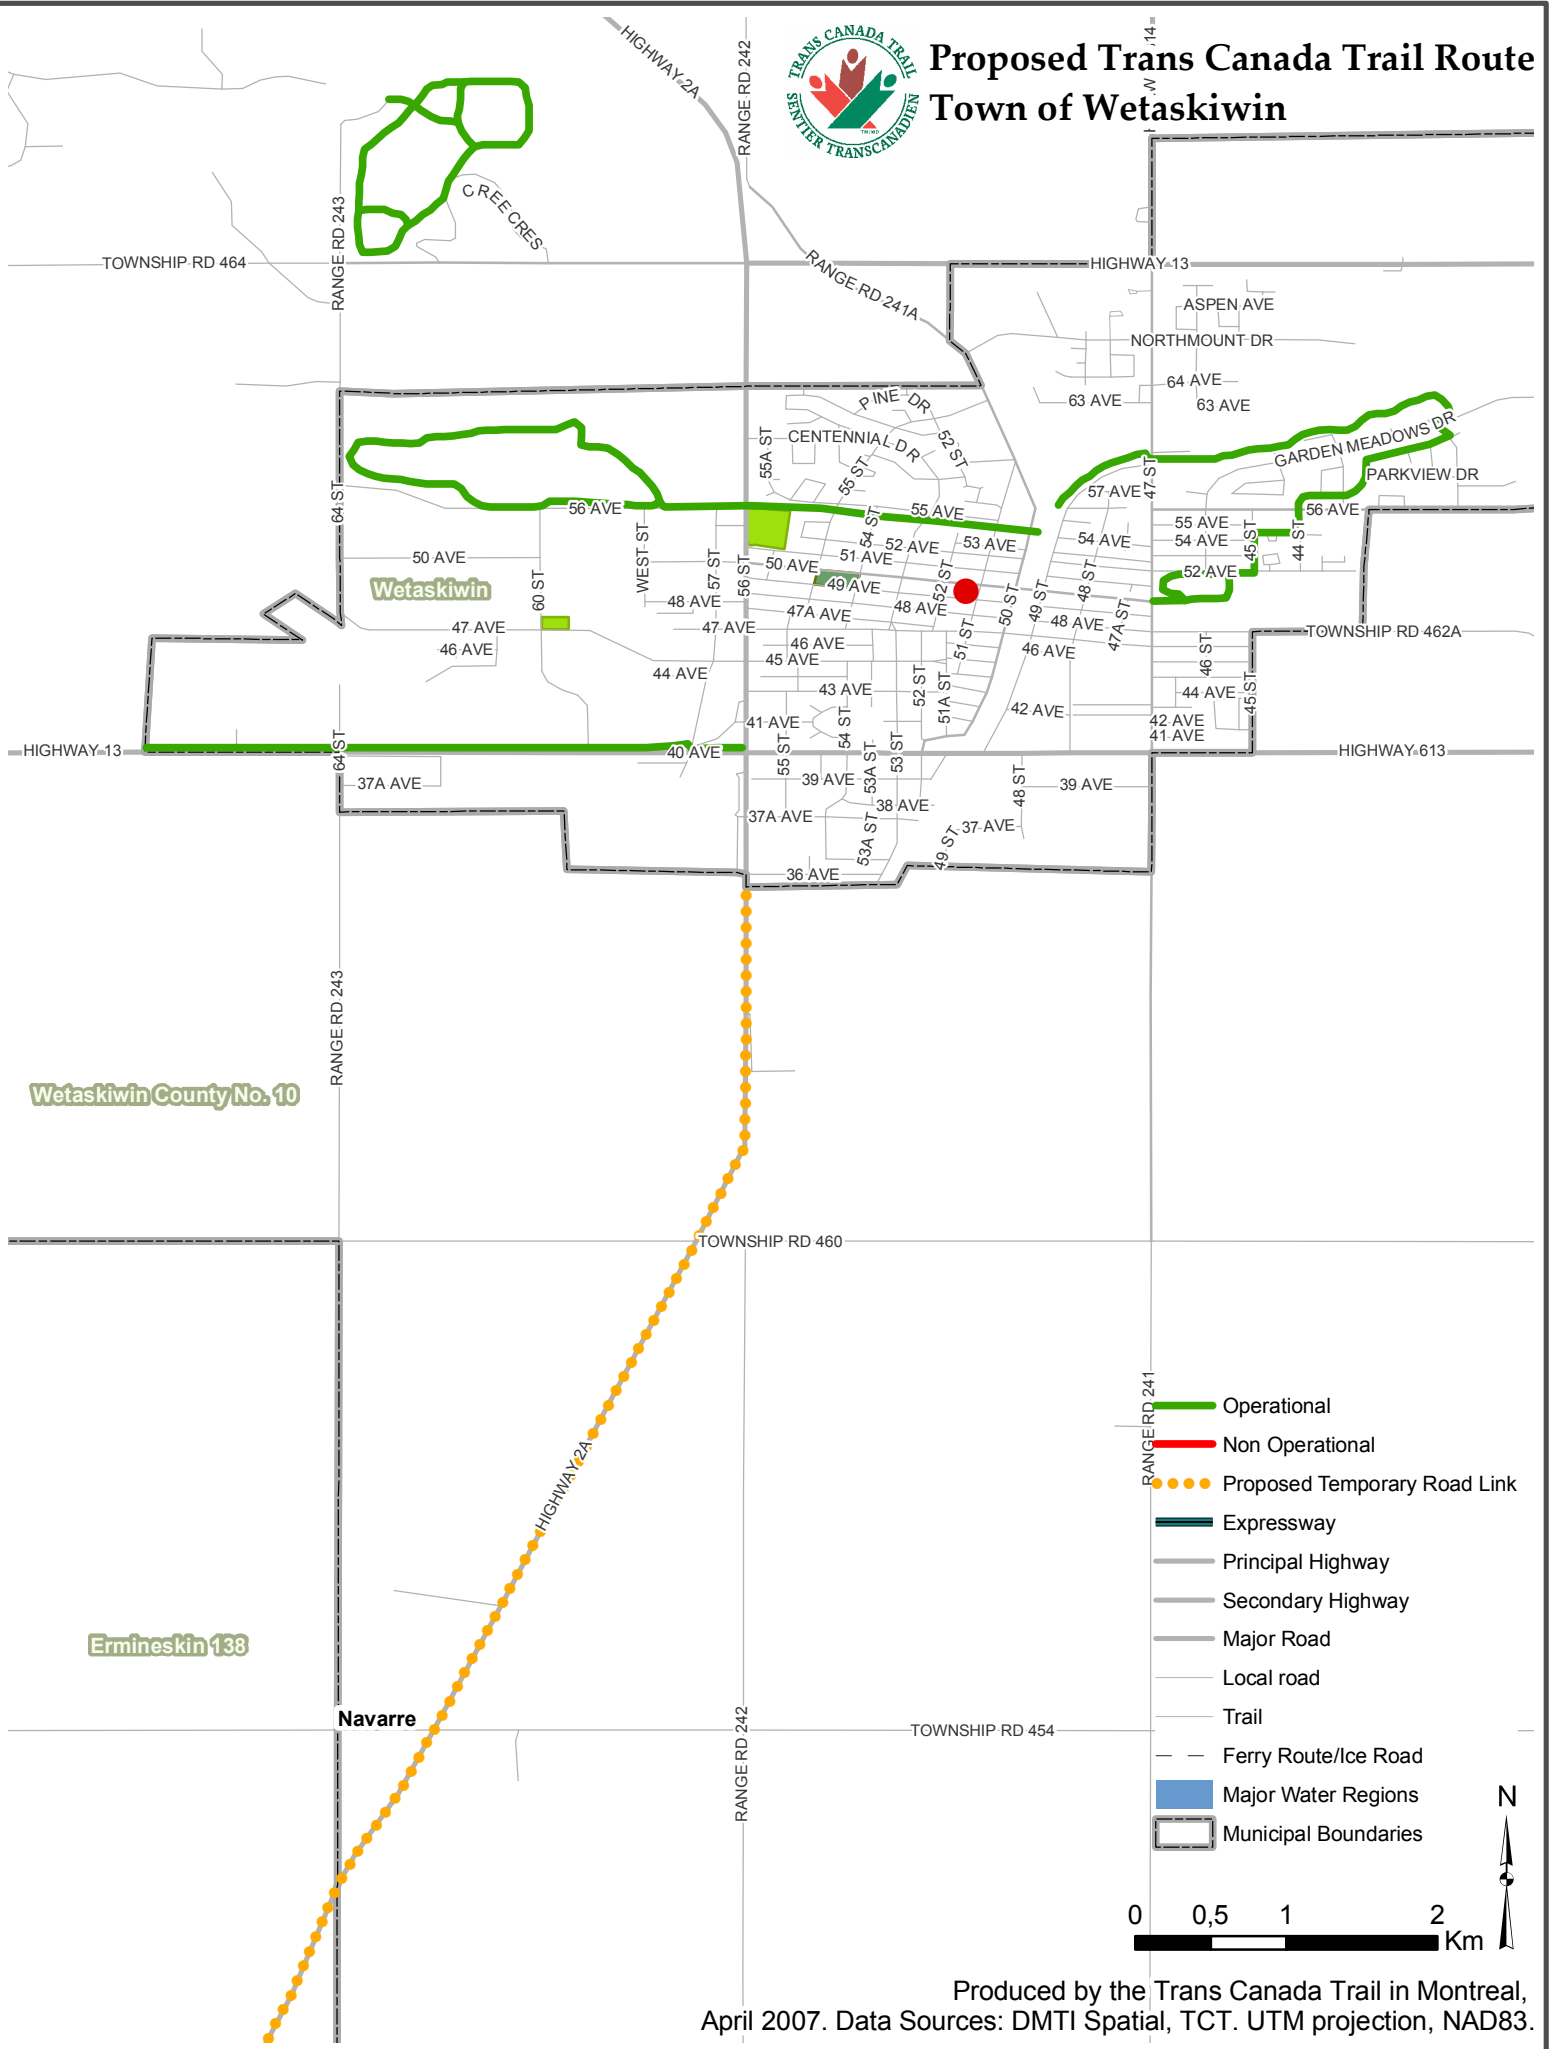

Proposed Trans Canada Trail Route Town of Wetaskiwin

Legend

- Operational
- Non Operational
- Proposed Temporary Road Link
- Expressway
- Principal Highway
- Secondary Highway
- Major Road
- Local road
- Trail
- Ferry Route/Ice Road
- Major Water Regions
- Municipal Boundaries

0 0,5 1 2 Km